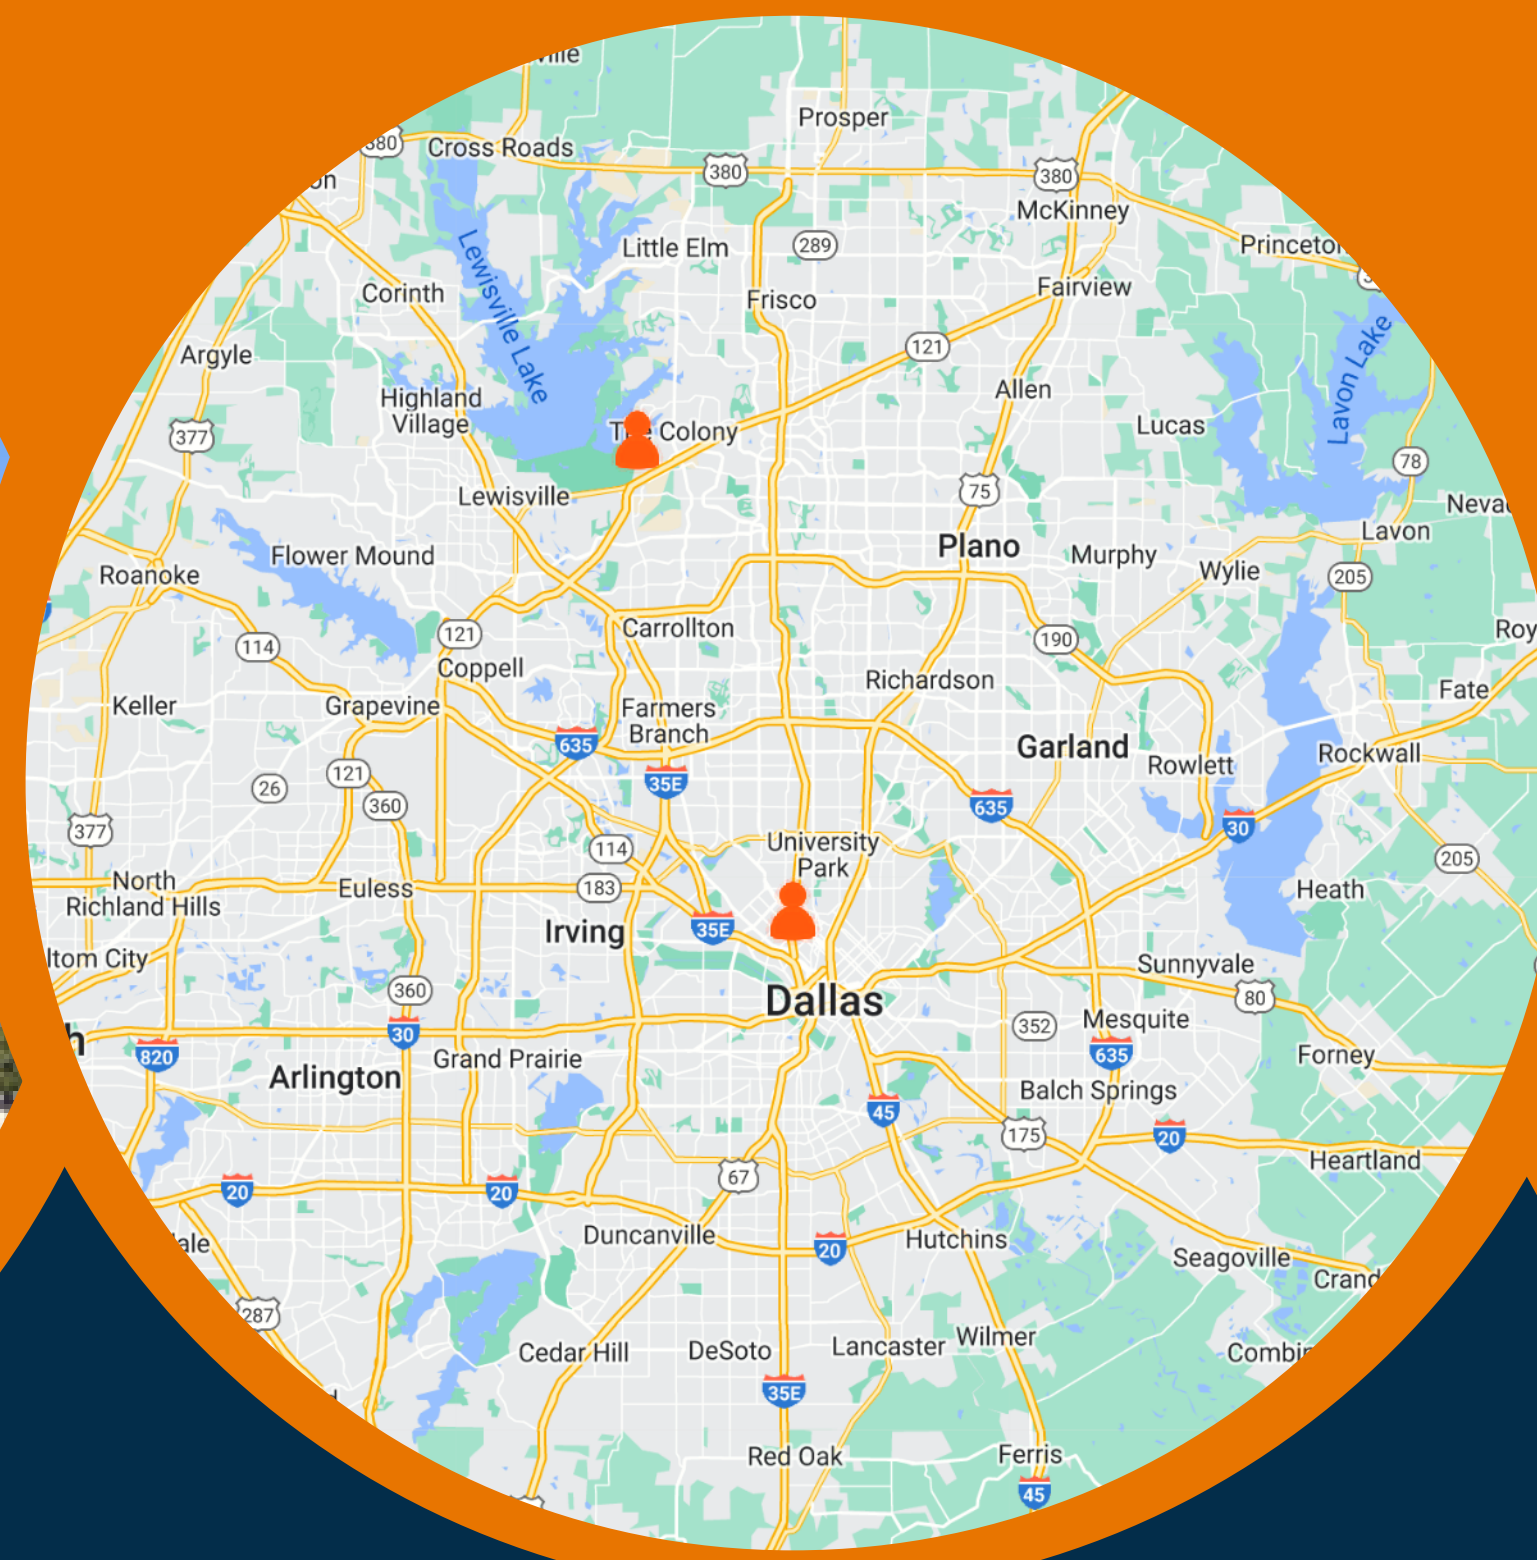

UTD THE UNIVERSITY OF TEXAS AT DALLAS

UTD CUSTOM & STRATEGIC AD CAMPAIGN

Day-Parting - Show only at peak times

Multi-Location - No missed opportunities

Custom Dates - Promote prior to program